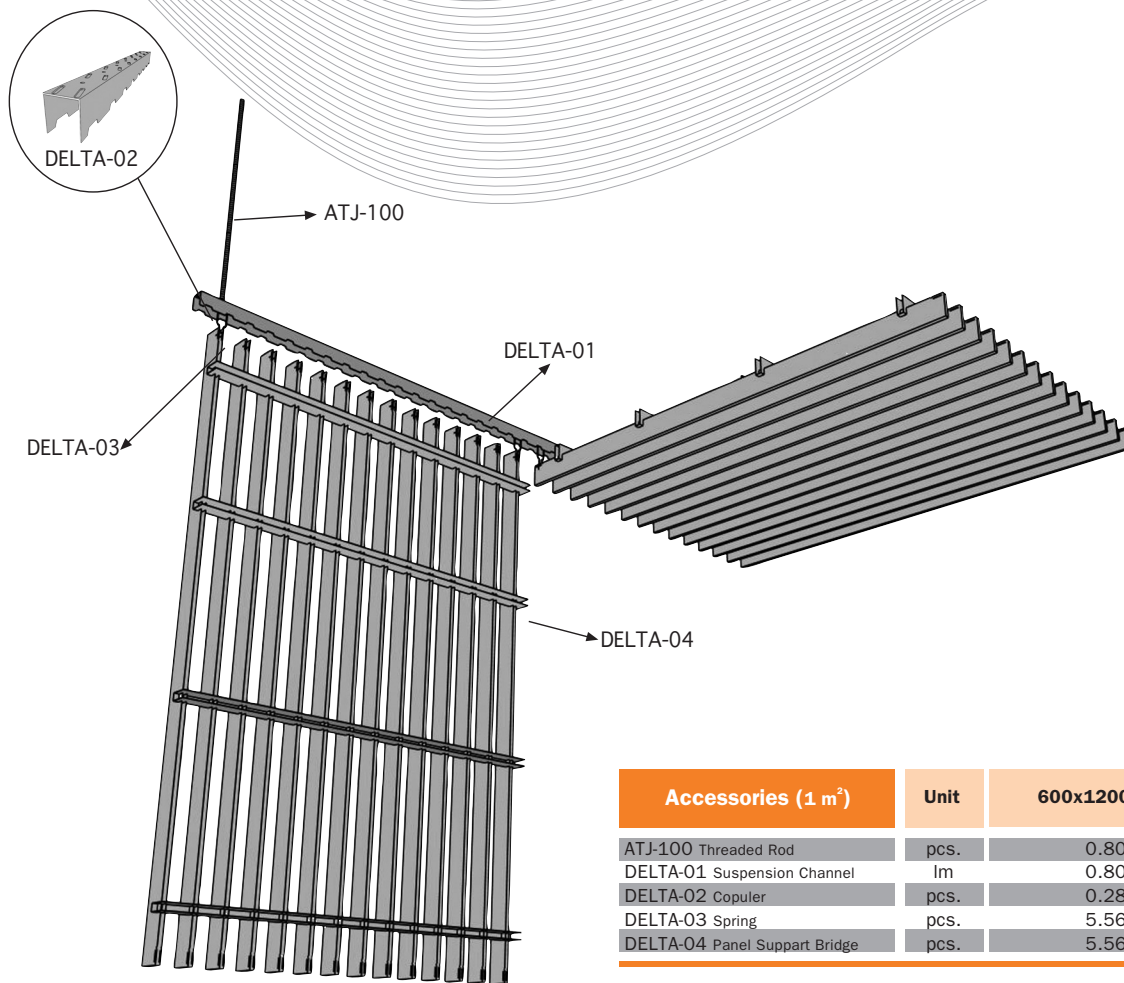

Quadro line

	p	h	
line b5	15	30	
	25	30	
	30	30	
	40	30	
	50	30	
line b10	30	40	
	40	40	
	50	40	
	60	40	
	75	40	

(Dimensions are in mm)