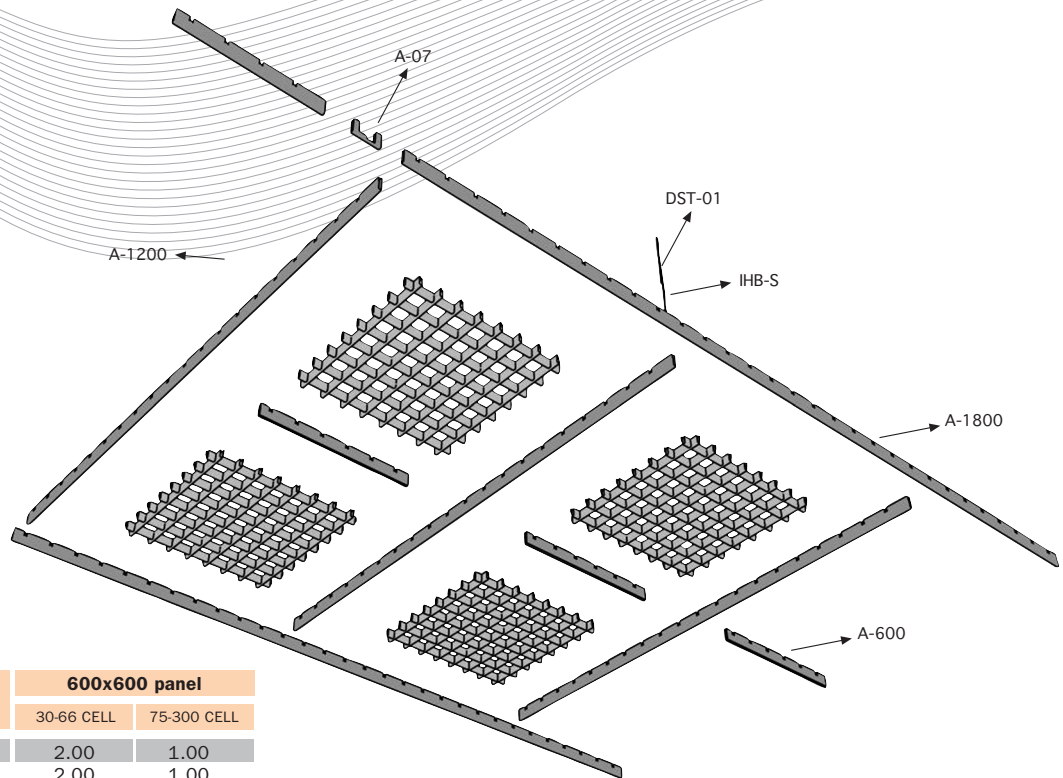

Quadro S (self supporting ceiling)

Quadro S Accessories (1m ²)	Unit	600x600 panel	
		30-66 CELL	75-300 CELL
DST-01 Hanger wire	Pcs.	2.00	1.00
IHB-S Hanger Bracket with spring	Pcs.	2.00	1.00
A-1800 T1800 Main runner	Pcs.	0.94	0.47
A-1200 T1200 Cross Runner	Pcs.	-	1.38
A-600 T600 Cross Runner	Pcs.	2.70	1.38
A-07 Splice for T1800	Pcs.	0.94	0.47

DIMENSION

b5 (or 4) h30	a	b	h
	30	30	30
	40	40	30
	50	50	30
	60	60	30
	66	66	30
	75	75	30
	86	86	30
100	100	30	

b10 h30	a	b	h
	50	50	30
	60	60	30
	66	66	30
	75	75	30
	86	86	30
	100	100	30
	120	120	30
150	150	30	
200	200	30	

b10 h40	a	b	h
	50	50	40
	60	60	40
	66	66	40
	75	75	40
	86	86	40
	100	100	40
	120	120	40
150	150	40	
200	200	40	

b10 h50	a	b	h
	50	50	50
	60	60	50
	66	66	50
	75	75	50
	86	86	50
	100	100	50
120	120	50	

b12 h40	a	b	h
	50	50	40
	60	60	40
	66	66	40
	75	75	40
	86	86	40
	100	100	40
120	120	40	

b20 h80	a	b	h
	86	86	80
	100	100	80
	120	120	80
	150	150	80
	200	200	80
300	300	80	

(Dimensions are in mm.)