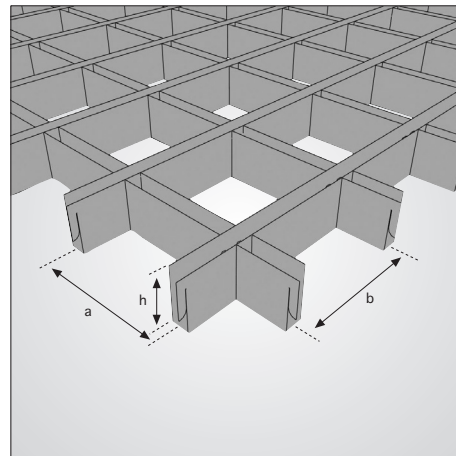

Quadro S (self supporting ceiling)

Quadro S Accessories (1m ²)	Unit	600x600 panel	
		30-66 CELL	75-300 CELL
DST-01 Hanger wire	Pcs.	2.00	1.00
IHB-S Hanger Bracket with spring	Pcs.	2.00	1.00
A-1800 T1800 Main runner	Pcs.	0.94	0.47
A-1200 T1200 Cross Runner	Pcs.	-	1.38
A-600 T600 Cross Runner	Pcs.	2.70	1.38
A-07 Splice for T1800	Pcs.	0.94	0.47

DIMENSION

b5 (or 4) h30	a	b	h
	30	30	30
	40	40	30
	50	50	30
	60	60	30
	66	66	30
	75	75	30
	86	86	30
100	100	30	

b10 h30	a	b	h
	50	50	30
	60	60	30
	66	66	30
	75	75	30
	86	86	30
	100	100	30
	120	120	30
150	150	30	
200	200	30	

b10 h40	a	b	h
	50	50	40
	60	60	40
	66	66	40
	75	75	40
	86	86	40
	100	100	40
	120	120	40
150	150	40	
200	200	40	

b10 h50	a	b	h
	50	50	50
	60	60	50
	66	66	50
	75	75	50
	86	86	50
	100	100	50
120	120	50	

b12 h40	a	b	h
	50	50	40
	60	60	40
	66	66	40
	75	75	40
	86	86	40
	100	100	40
120	120	40	

b20 h80	a	b	h
	86	86	80
	100	100	80
	120	120	80
	150	150	80
	200	200	80
300	300	80	

(Dimensions are in mm.)